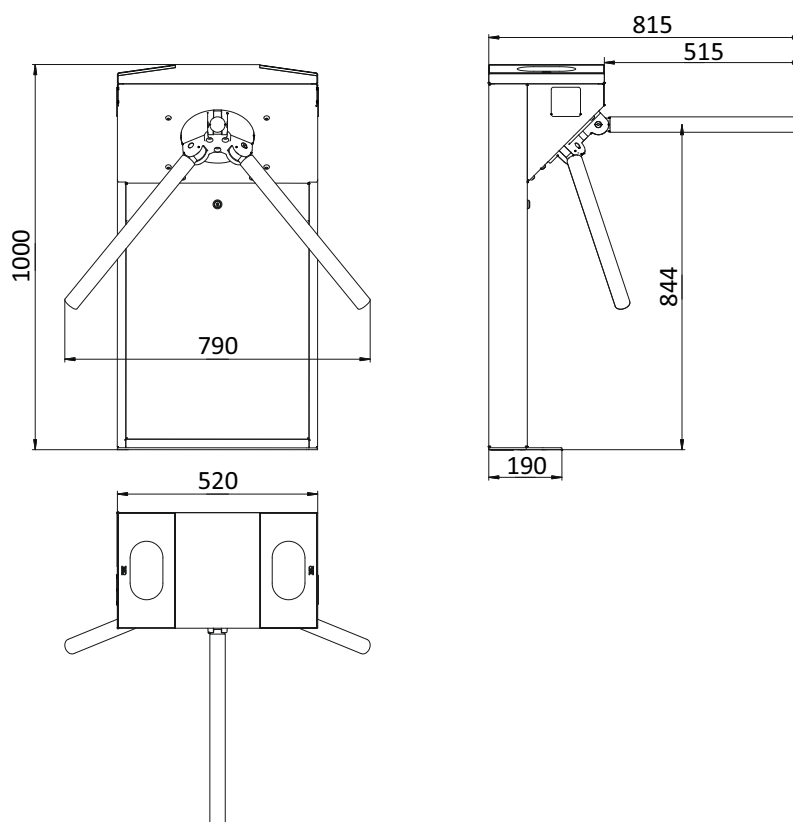

Technical Specifications:

Model	Bastion-M
Width, mm	815
Length, mm	793
Height, mm	1000
Passage width, mm	600
Mechanism	Servo-driven (Triservo-M)
Blocking system	Two electromagnetic stoppers
Emergency mode (fire-alarm)	Fail-safe (lowering the leash)
Drop arm function	Drop arm function can be activated when power is on Drop arm function activates automatically when power goes off
MCBF, cycles	5 000 000

Electrical Specifications:

Maximum power consumption, W	55
Voltage	From the AC (100-240)V, 50/60Hz; from a DC source 12 V
Indication	DotLights®, RFIDLights®, EdgeLights® FloorLights®

Finishing

Standard housing	Brushed SS AISI 304
Available housing	Brushed SS AISI 316; Polished SS AISI 304; Polished SS AISI 316; Powder coated RAL

Specifications are subject to change without prior notice.